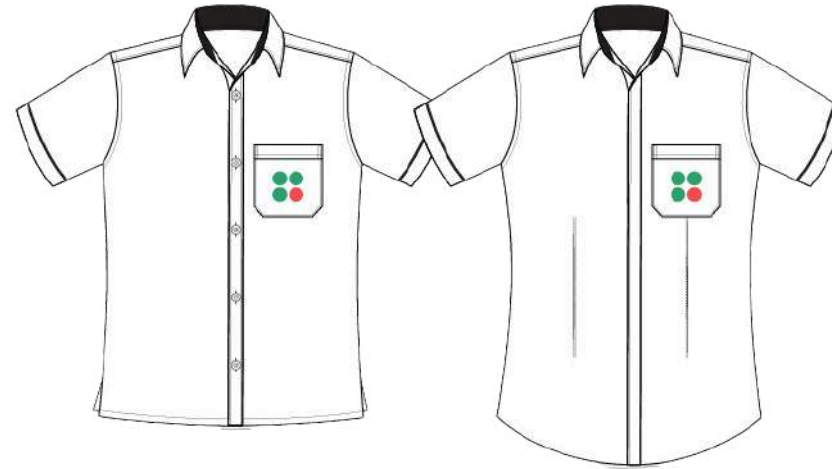

White polo shirt

Grey skort

Grey shorts

To be purchased from Magrudy's at Forsan Mall

Grade 6 to Grade 10

White shirt with green accent (boys)

White blouse with green accent (girls)

Modest Options

Long sleeve shirt or blouse

Grey trousers (boys and girls)

Grey long skirt (girls)

To be purchased from Magrudy's at Forsan Mall

White shirt with black accent (boys)

White blouse with black accent (girls)

Modest Options

Long sleeve shirt or blouse

Black trousers (boys and girls)

Black long skirt (girls)

To be purchased from Magrudy's at Forsan Mall

PE Uniform

Grey polo shirt

Grey shorts

Grey track pants