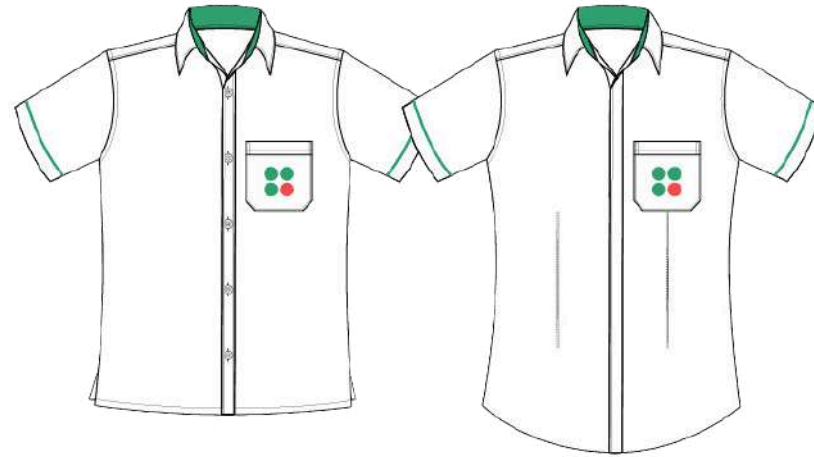

White polo shirt

Grey skort

Grey shorts

To be purchased from Magrudy's at Forsan Mall

Grade 6 to Grade 10

White shirt with green accent (boys)

White blouse with green accent (girls)

Modest Options

Long sleeve shirt or blouse

Grey trousers (boys and girls)

Grey long skirt (girls)

To be purchased from Magrudy's at Forsan Mall

White shirt with black accent (boys)

White blouse with black accent (girls)

Modest Options