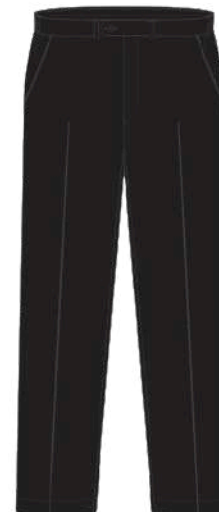

White polo shirt

Grey skort

Grey shorts

To be purchased from Magrudy's at Forsan Mall

Grade 6 to Grade 10

White shirt with green accent (boys)

White blouse with green accent (girls)

Modest Options

Long sleeve shirt or blouse

Grey trousers (boys and girls)

Grey long skirt (girls)

To be purchased from Magrudy's at Forsan Mall

White shirt with black accent (boys)

White blouse with black accent (girls)

Modest Options

Long sleeve shirt or blouse

Black trousers (boys and girls)

Black long skirt (girls)

To be purchased from Magrudy's at Forsan Mall

PE Uniform

Grey polo shirt

Grey shorts

Grey track pants