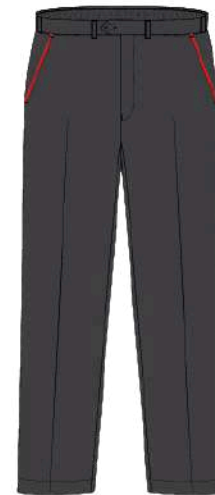

Grey shorts

To be purchased from Magrudy's at Forsan Mall

Early Years 1 & Early Years 2

Green polo shirt

Grey skort

Grey shorts

To be purchased from Magrudy's at Forsan Mall

Grade 1 to Grade 5

White polo shirt

Grey skort

Grey shorts

To be purchased from Magrudy's at Forsan Mall

Grade 6 to Grade 10

White shirt with green accent (boys)

White blouse with green accent (girls)

Modest Options

Long sleeve shirt or blouse

Grey trousers (boys and girls)

Grey long skirt (girls)

To be purchased from Magrudy's at Forsan Mall

White shirt with black accent (boys)

White blouse with black accent (girls)

Modest Options

Long sleeve shirt or blouse

Black trousers (boys and girls)

Black long skirt (girls)

To be purchased from Magrudy's at Forsan Mall

PE Uniform

Grey polo shirt

Grey shorts

Grey track pants