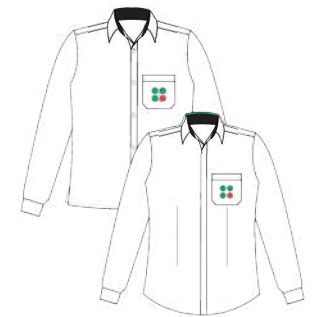

Long sleeve shirt or blouse

Grey trousers (boys and girls)

Grey long skirt (girls)

To be purchased from Magrudy's at Forsan Mall

White shirt with black accent (boys)

White blouse with black accent (girls)

Modest Options

Long sleeve shirt or blouse

Black trousers (boys and girls)

Black long skirt (girls)

To be purchased from Magrudy's at Forsan Mall

PE Uniform

Grey polo shirt

Grey shorts

Grey track pants