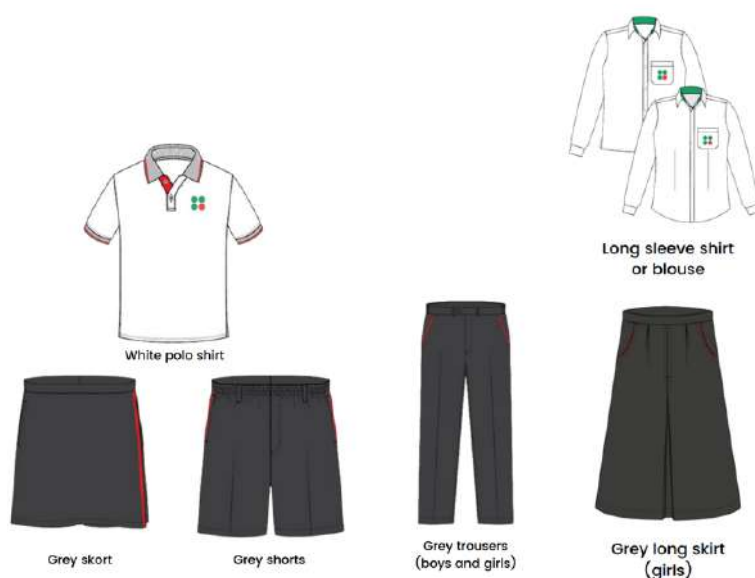

Primary (Grades 1-5)

- Primary students will wear white Raha polo shirts.
- Raha shorts and skorts for Primary students are grey with red piping.
- Primary students may wear the grey trousers.
- Girls may wear leggings under skorts. These should be plain and compliment the uniform colours (white, dark grey or black).
- School Hoodies must be the Raha Hoodies.
- Standard school uniform must be worn at all times except on PE days.
- Jewellery should be minimal and plain (no dangling earrings).
- Primary students are not permitted to wear makeup.
- Hats must be removed inside the buildings.

Swimming Uniform

- Swim caps are an expectation for all students.
- Girls' swimsuit must be one piece only.
- Swim-shorts with a waist drawstring for boys.
- It is recommended that students have their own pair of goggles for swimming.
- School issue swimsuits are not compulsory but are available.