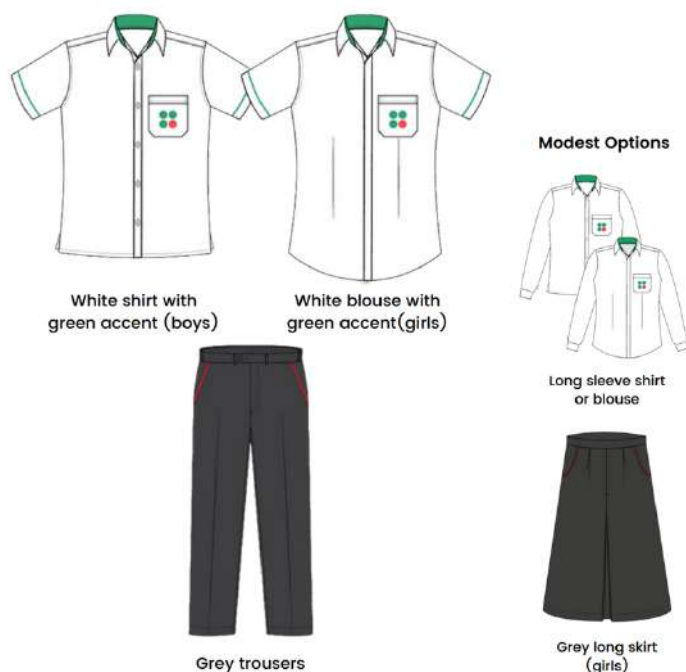

Secondary (Grades 6-10)

- Secondary students will wear white Raha shirts with green bands.
- Raha trousers for Secondary students are grey with red piping.
- Uniform shirts are to be worn at all times, even under jumpers, sweaters and sweatshirts.
- School Hoodies must be the Raha Hoodies.
- Long sleeve shirts can be worn under shirt and can be white or black.
- Standard school uniform must be worn at all times except on PE days.
- Jewellery should be minimal and plain (no dangling earrings)
- Hats must be removed inside the buildings.
- Make-up can only be mascara and clear lip gloss.

Swimming Uniform

- Girls' swimsuit must be one piece only.
- Swim-shorts with a waist drawstring for boys.
- Swim caps are an expectation for all students.
- School issue swimsuits are not compulsory but are available.
- It is recommended that students have their own pair of goggles.