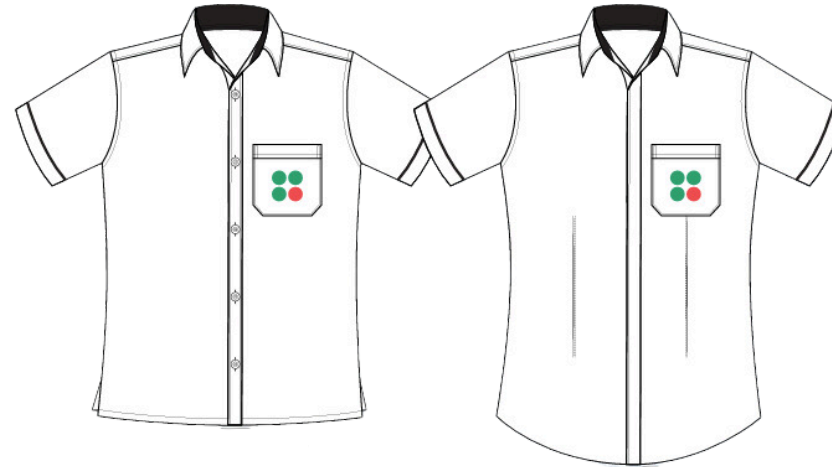

## Modest Options

Long sleeve shirt or blouse

Grey trousers (boys and girls)

Grey long skirt (girls)

To be purchased from Magrudy's at Forsan Mall

White shirt with black accent (boys)

White blouse with black accent (girls)