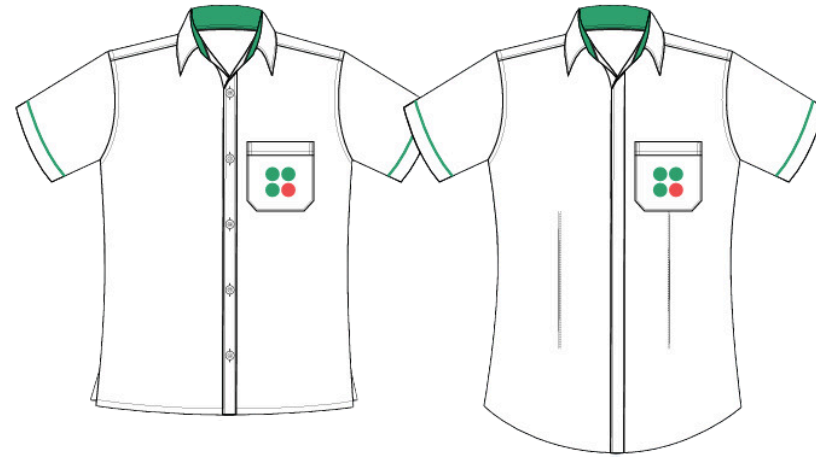

Grade 6 to Grade 10

White shirt with green accent (boys)

White blouse with green accent (girls)